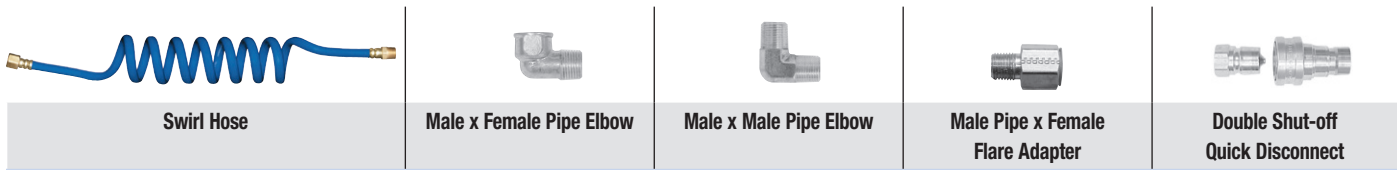

Configurations

PRODUCT CONFIGURATION	SWIRL HOSE END FITTING THREADS	FEMALE FLARE ADAPTER THREADS	PIPE ELBOW THREADS	QUICK DISCONNECT THREADS	1/4" ID	3/8" ID	1/2" ID
Swirl Hose with Double Shut-off Quick Disconnect and Male x Female Pipe Elbow	Female Swivel Nut x Fixed Male NPT	N/A	Male NPT x Female NPT	Female NPT	71-1115-XX	72-2125-XX	N/A
Swirl Hose with Double Shut-off Quick Disconnect and Male x Male Pipe Elbow	Female Swivel Nut x Fixed Male NPT	N/A	Male NPT x Male NPT	Female NPT	N/A	N/A	73-3135-XX
Swirl Hose with Male x Female Pipe Elbow	Female Swivel Nut x Fixed Male NPT	N/A	Male NPT x Female NPT	N/A	71-1114-XX	72-2124-XX	N/A
Swirl Hose with Male x Male Pipe Elbow	Female Swivel Nut x Fixed Male NPT	N/A	Male NPT x Male NPT	N/A	N/A	N/A	73-3134-XX
Swirl Hose with Male x Female Pipe Elbow and 1/4" Female Flare Adapter	Female Swivel Nut x Fixed Male NPT	Male NPT x 1/4" Female Flare	Male NPT x Female NPT	N/A	71-1118-XX	N/A	N/A
Swirl Hose with Male x Female Pipe Elbow and 3/8" Female Flare Adapter	Female Swivel Nut x Fixed Male NPT	Male NPT x 3/8" Female Flare	Male NPT x Female NPT	N/A	71-1128-XX	N/A	N/A
Double Shut-off Quick Disconnect	N/A	N/A	N/A	Female NPT	LFW25QD	LFW37QD	LFW50QD

* Where XX = Overall length in inches available in 48" and 72"