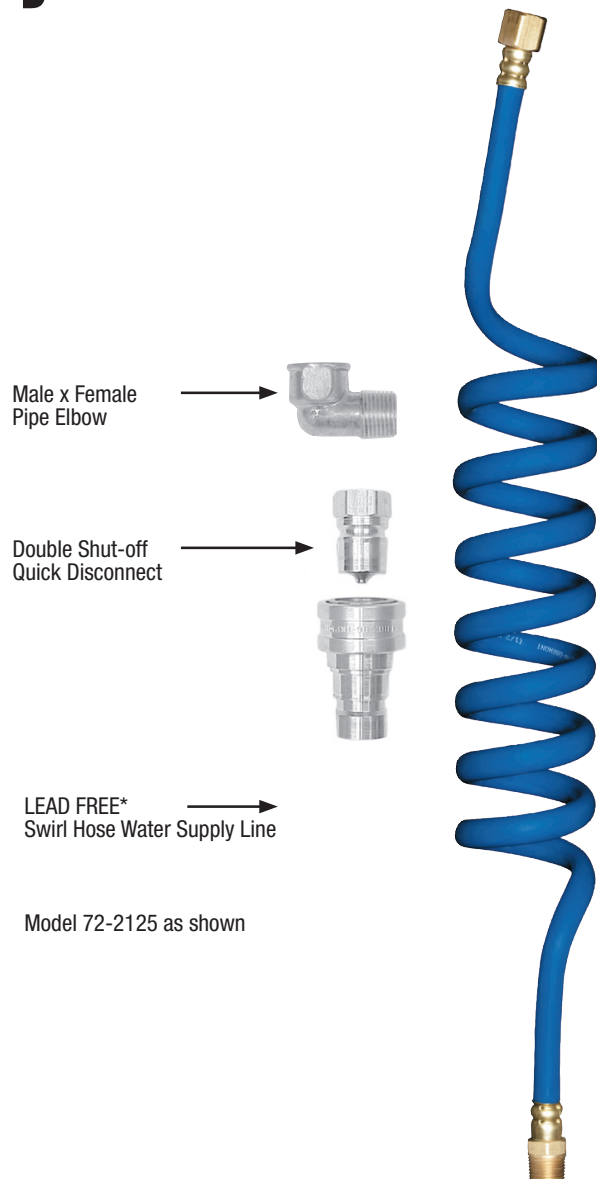

Engineering Specification

Job Name _____
Job Location _____
Engineer _____
Approval _____

Contractor _____
Approval _____
Contractor's P.O. No. _____
Representative _____
SKU _____

LEAD FREE*

Swirl Hose Water Supply Lines

Sizes: 1/4" to 1/2"

The Dormont Swirl Hose quickly and easily connects water-fed appliances and equipment to the water supply line, providing trouble-free installations that save you time and money. Applications include ice machines, coffee makers, steamers, combi-ovens, and drain lines.

Features

- Tubing   Durable, Retractable NSF Approved Polyurethane
- Hose End Fittings   Brass
- Pipe Elbows   Brass
- Optional Double Shut-off Quick Disconnect
                                   Stainless Steel ISO 7241-1, Series B coupling and nipple both valved to prevent water flow when disconnected

Specifications

- Pressure   100psi MAX
- Temperature   Water 160°F MAX (71°C)

Approvals & Certifications

NSF/ANSI 169 - Special Purpose Food Equipment and Devices
NSF/ANSI 372 - Drinking Water System Components - Lead Content

Model 72-2125 as shown

NOTICE

The information contained herein is not intended to replace the full product installation and safety information available or the experience of a trained product installer. You are required to thoroughly read all installation instructions and product safety information before beginning the installation of this product.

*The wetted surface of this product contacted by consumable water contains less than 0.25% of lead by weight.